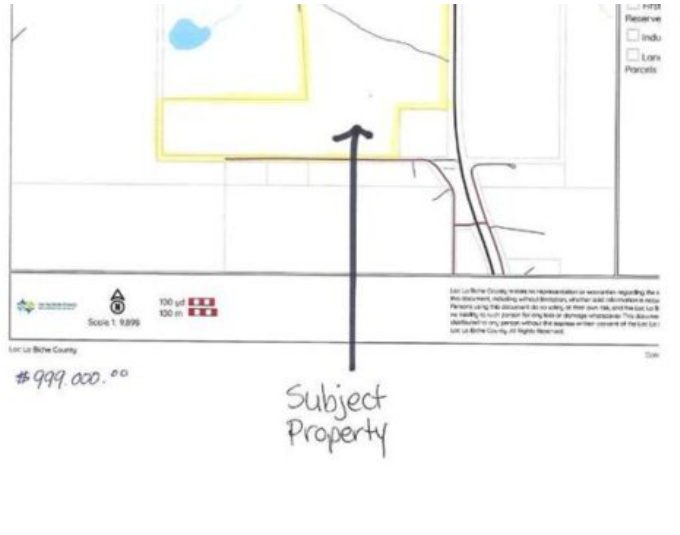

GRASSROOTS
REALTY GROUP

1-833-477-6687
aloha@grassrootsrealty.ca

Plan 1120260 Blk 1 Lot 1
Rural Lac La Biche County, Alberta

MLS # A2273165

\$999,000

Division: NONE

Lot Size: 101.29 Acres

Lot Feat: -

By Town: -

LLD: -

Zoning: ag

Water: -

Sewer: -

Utilities: -

101.29 acre parcel with great potential for future business and or residential development right along the highway bypass.