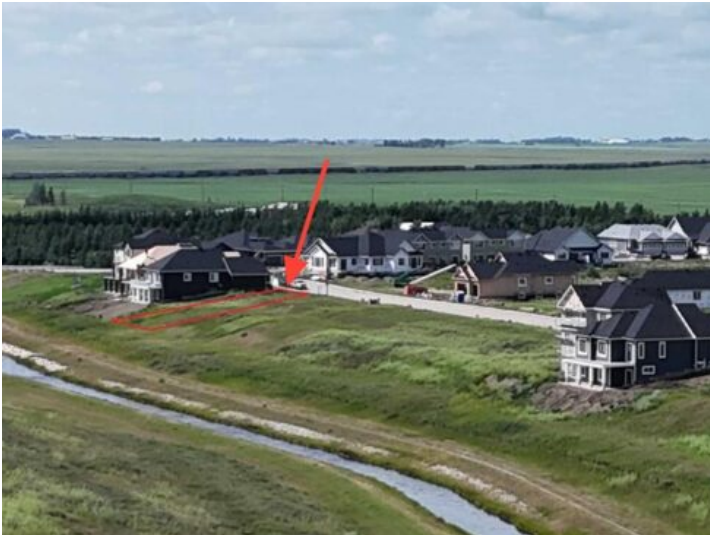

**GRASSROOTS**  
REALTY GROUP

1-833-477-6687  
aloha@grassrootsrealty.ca

**379 MUIRFIELD Crescent  
Lyalta, Alberta**

**MLS # A2280558**

**\$207,500**

**Division:** Lakes of Muirfield

**Lot Size:** 0.15 Acre

**Lot Feat:** Back Yard, Backs on to Park/Green Space, Close to Clubhouse, Creek/

**By Town:** Strathmore

**LLD:** 8-25-26-W4

**Zoning:** DC-7

**Water:** -

**Sewer:** -

**Utilities:** -

Beautiful WALK OUT lot located in Lakes of Muirfield. With 50 ft across the front , you can easily build a 3 car garage and your perfect home with lots of yard to enjoy. Backing on to the canal, so giving you a nice backyard and then stunning views of the sunsets. This lot is fully serviced and situated in a gated, golf course community only 20 minutes from Calgary, Airdrie and Chestermere. Build your dream home today!!!!