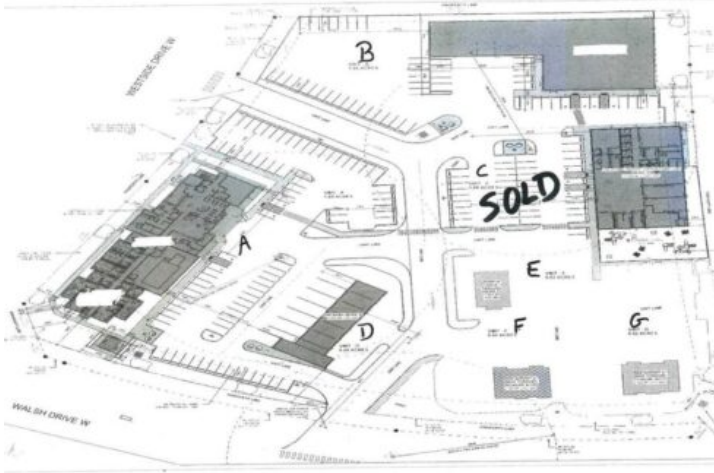

GRASSROOTS
REALTY GROUP

1-833-477-6687
aloha@grassrootsrealty.ca

**UNIT F, 2401 WESTSIDE Drive W
Lethbridge, Alberta**

MLS # A2287406

\$799,000

Division: NONE

Lot Size: 0.52 Acre

Lot Feat: -

By Town: -

LLD: -

Zoning: DC

Water: -

Sewer: -

Utilities: -

This lot is located in one of Lethbridge's newest subdivisions. It is called University Gateway Business Center.