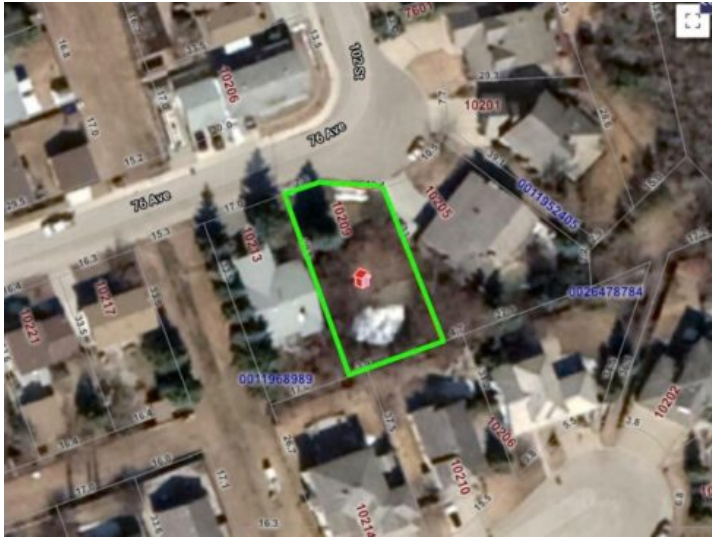

GRASSROOTS
REALTY GROUP

1-833-477-6687
aloha@grassrootsrealty.ca

10209 76 Avenue
Grande Prairie, Alberta

MLS # A1114973

\$144,999

Division: Mission Heights

Lot Size: 0.19 Acre

Lot Feat: -

By Town: -

LLD: -

Zoning: RG

Water: -

Sewer: -

Utilities: -

Serviced, landscaped approx. 70' X 129'; mature lot in one of Grande Prairie's favourite south side areas. Loaded with perennial's, iris', roses, flowering crab tree, schubert (choke cherry) tree. Build on this lot that illustrates privacy.