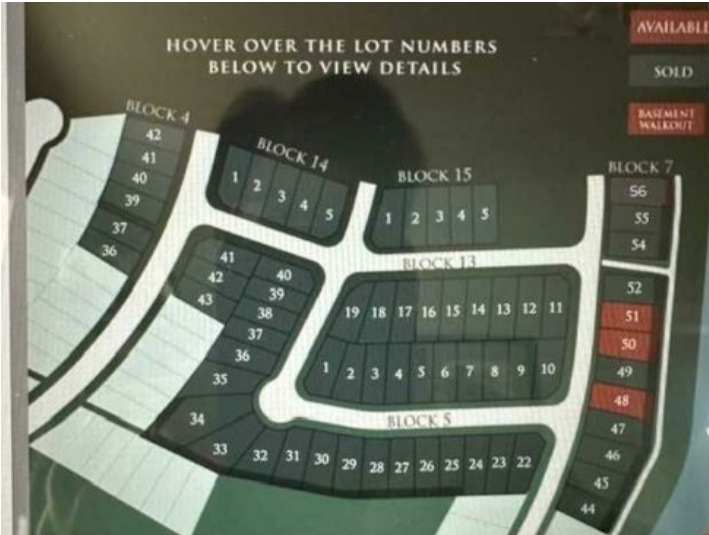

GRASSROOTS
REALTY GROUP

1-833-477-6687
aloha@grassrootsrealty.ca

7029 85 Street
Grande Prairie, Alberta

MLS # A2159722

\$134,900

Division: Signature Falls

Lot Size: 0.14 Acre

Lot Feat: -

By Town: -

LLD: -

Zoning: RR

Water: -

Sewer: -

Utilities: -

Welcome to the Community of Signature Falls! Beautiful family orientated community near a park, walking trails and schools. A proud neighborhood to call home. Build Your Dream Home. Owner is available to Build with numerous Floor Plans to choose from or Bring your own Dream Home Plans. Call your Realtor for more information today.