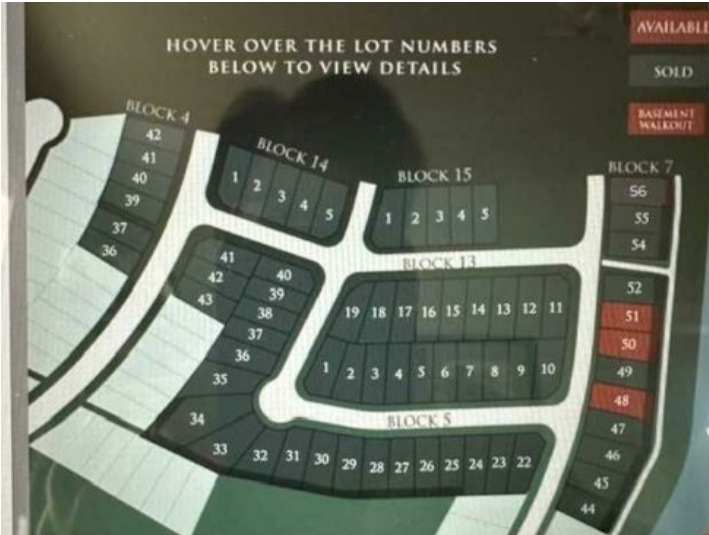

**GRASSROOTS**  
REALTY GROUP

1-833-477-6687  
aloha@grassrootsrealty.ca

7029 85 Street  
Grande Prairie, Alberta

MLS # A2159722

**\$134,900**

Division: Signature Falls

Lot Size: 0.14 Acre

Lot Feat: -

By Town: -

LLD: -

Zoning: RR

Water: -

Sewer: -

Utilities: -

Welcome to the Community of Signature Falls! Beautiful family orientated community near a park, walking trails and schools. A proud neighborhood to call home. Build Your Dream Home. Owner is available to Build with numerous Floor Plans to choose from or Bring your own Dream Home Plans. Call your Realtor for more information today.