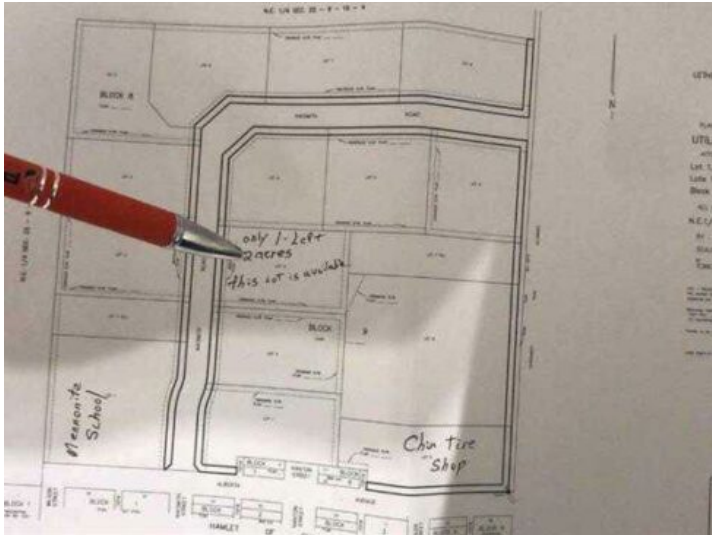

GRASSROOTS
REALTY GROUP

1-833-477-6687
aloha@grassrootsrealty.ca

**Naismith Road, Lot #3
Chin, Alberta**

MLS # A2186344

\$215,000

Division: NONE

Lot Size: 2.00 Acres

Lot Feat: -

By Town: -

LLD: -

Zoning: country res

Water: -

Sewer: -

Utilities: -

Check out this country residential 2 acre lot available in Chin! This property has gas and electrical at the property line